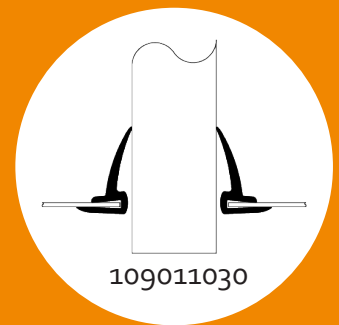

Rollable side seal

- For almost **all brands** of overhead doors:
Alpha Deuren, Novoferm, ConDoor, FlexiForce,
Albin-CE, Alldoorco, Alsta, Multideur, Crawford,
Hörmann, Seuster
- Delivered on a roll of 10 meters
- Easy and fast installation on the vertical angle profile
- A layer of butyl sealant keeps the side seal in place
- Packed in a handy 'pizza box'
- Lower transportation costs because of smart packaging and no long length
- Available from stock

Alpha Deuren, Novoferm,
ConDoor

Suitable for Hörmann
overhead doors

Suitable for Seuster
(roll of 12 meter)

Crawford

Albin-CE, Alldoorco, Alsta,
ConDoor, FlexiForce,
Multideur

Crawford 6Track

Visit our website www.iddparts.eu for more information about our range of side seals!